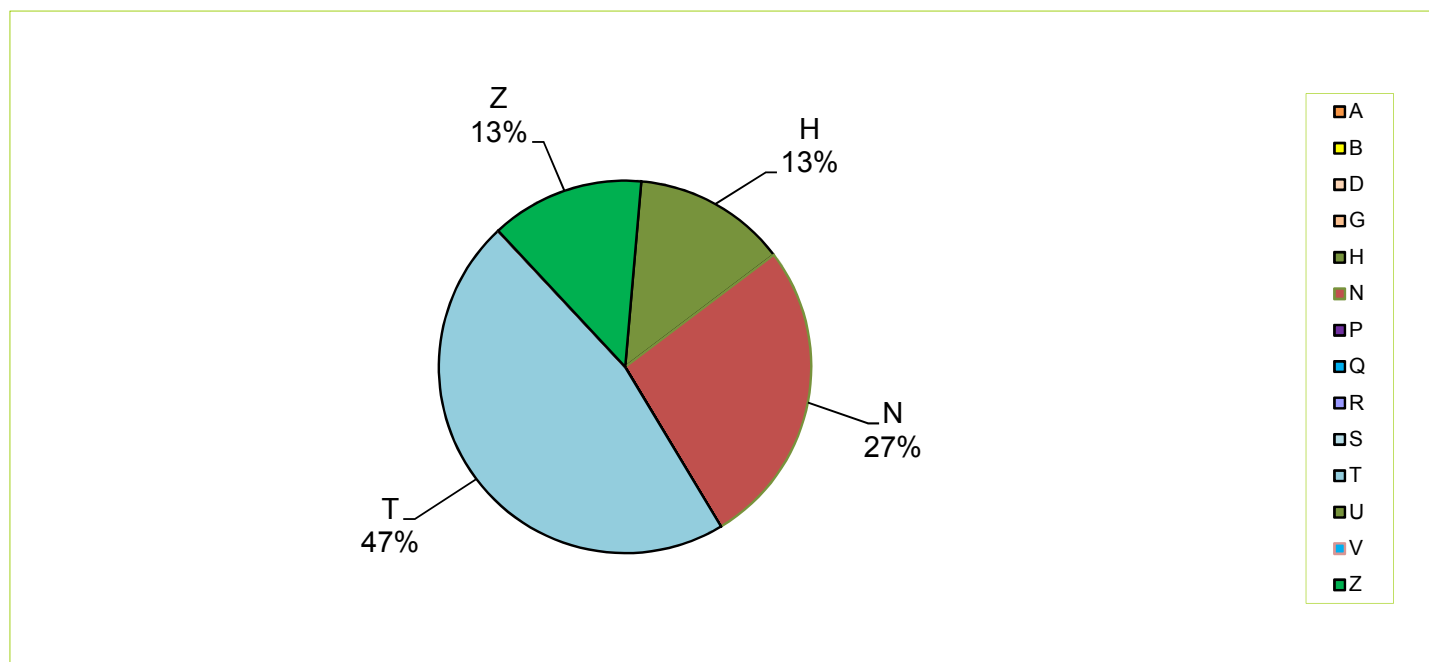

CHART-1: Use of Books by Call Number (Pie)

Call Number Outline

Call number	Subject heading
A	ความรู้ทั่วไป
B	ปรัชญา จิตวิทยา ศาสนา
D	ประวัติศาสตร์ยุโรป
E	การศึกษา
G	ประวัติเครื่องแต่งกาย และการประดิษฐ์เครื่องประดับ
H	การบริหารธุรกิจ การสร้างแบรนด์
N	ประวัติศาสตร์ศิลป์ ศิลปะประยุกต์ ตกแต่งภายใน งานสถาปัตยกรรม
P	ภาพยนตร์
Q	วิทยาศาสตร์
R	แพทยศาสตร์
S	การออกแบบภูมิทัศน์
T	เทคโนโลยีและมาตรฐาน การสร้างอาคาร การออกแบบผลิตภัณฑ์ เครื่องแต่งกาย
U	ยุทธศาสตร์
V	นาวิกศาสตร์
Z	บรรณานุกรม