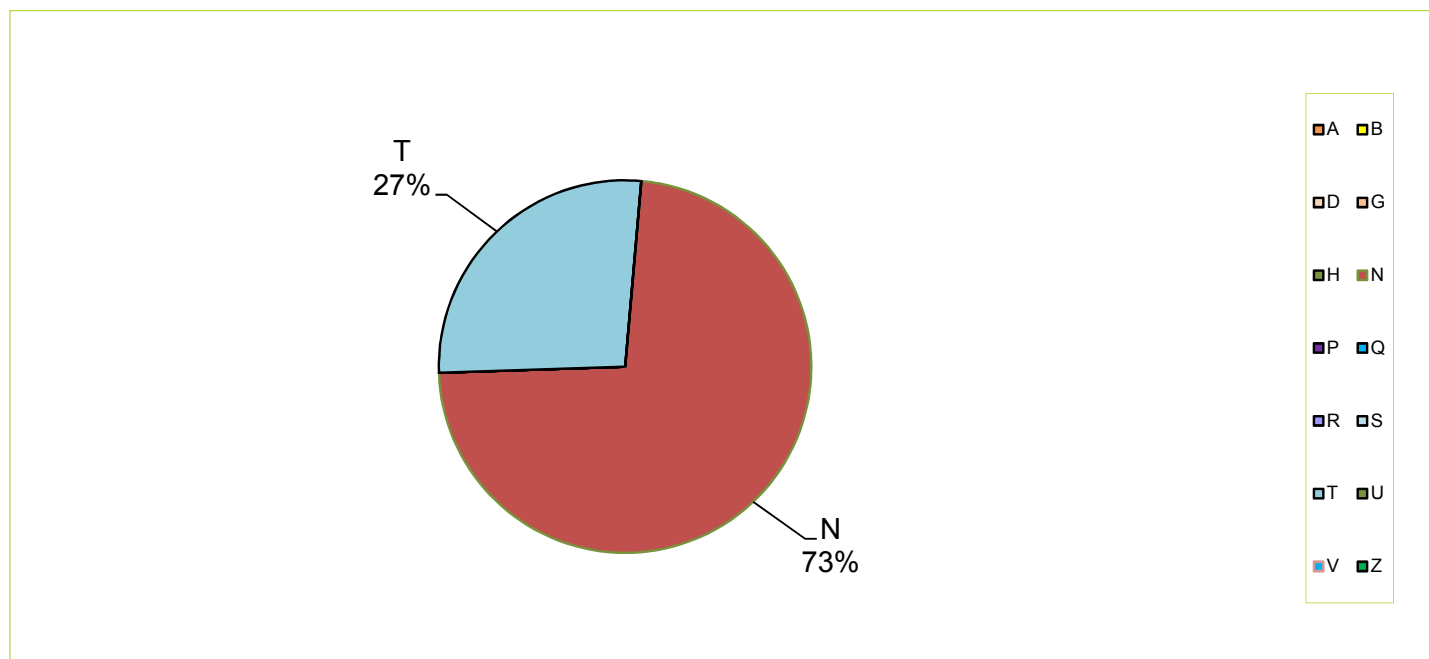

CHART-1: Use of Books by Call Number (Pie)

Call Number Outline

Call number	Subject heading
A	ความรู้ทั่วไป
B	ปรัชญา จิตวิทยา ศาสนา
D	ประวัติศาสตร์ยุโรป
E	การศึกษา
G	ประวัติเครื่องแต่งกาย และการประดิษฐ์เครื่องประดับ
H	การบริหารธุรกิจ การสร้างแบรนด์
N	ประวัติศาสตร์ศิลป์ ศิลปะประยุกต์ ตกแต่งภายใน งานสถาปัตยกรรม
P	ภาพยนตร์
Q	วิทยาศาสตร์
R	แพทยศาสตร์
S	การออกแบบภูมิทัศน์
T	เทคโนโลยีและมาตรฐาน การสร้างอาคาร การออกแบบผลิตภัณฑ์ เครื่องแต่งกาย
U	ยุทธศาสตร์
V	นาวิกศาสตร์
Z	บรรณานุกรม