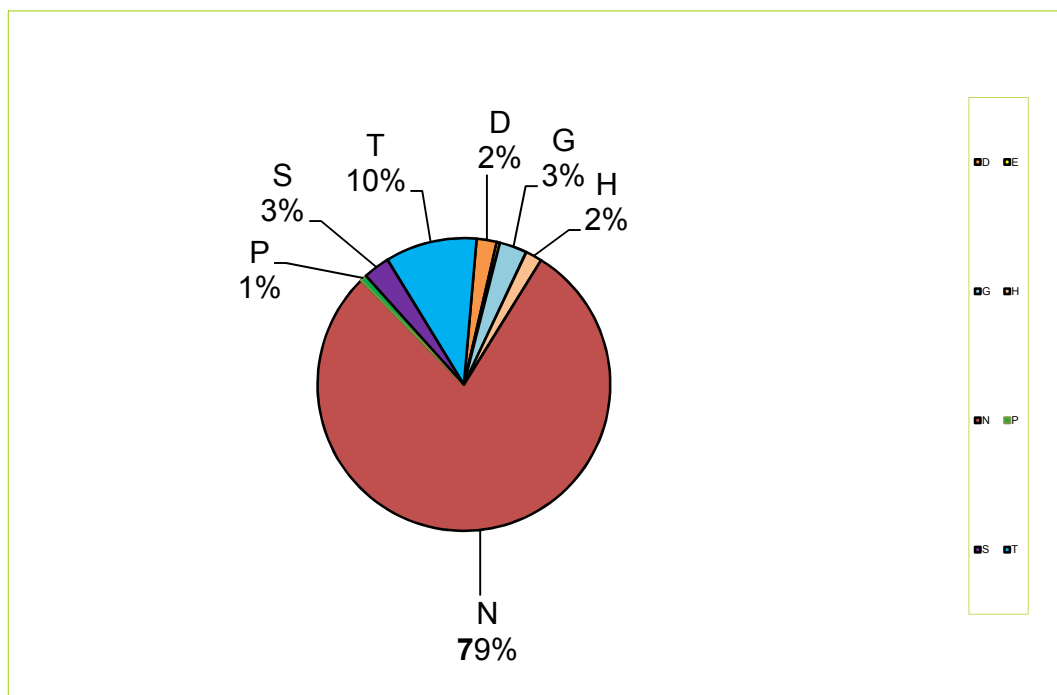

CHART-1: Use of Books by Call Number (Pie)

Call Number Outline

Call number	Subject heading
D	ประวัติศาสตร์ยุโรป
E	การศึกษา
G	ประวัติเครื่องแต่งกาย และการประดิษฐ์เครื่องประดับ
H	การบริหารธุรกิจ การสร้างแบรนด์
N	ประวัติศาสตร์ศิลป์ ศิลปะประยุกต์ ตกแต่งภายใน งานสถาปัตยกรรม
P	ภาพยนตร์
S	การออกแบบภูมิทัศน์
T	เทคโนโลยีและมาตรฐาน การสร้างอาคาร การออกแบบผลิตภัณฑ์ เครื่องแต่งกาย