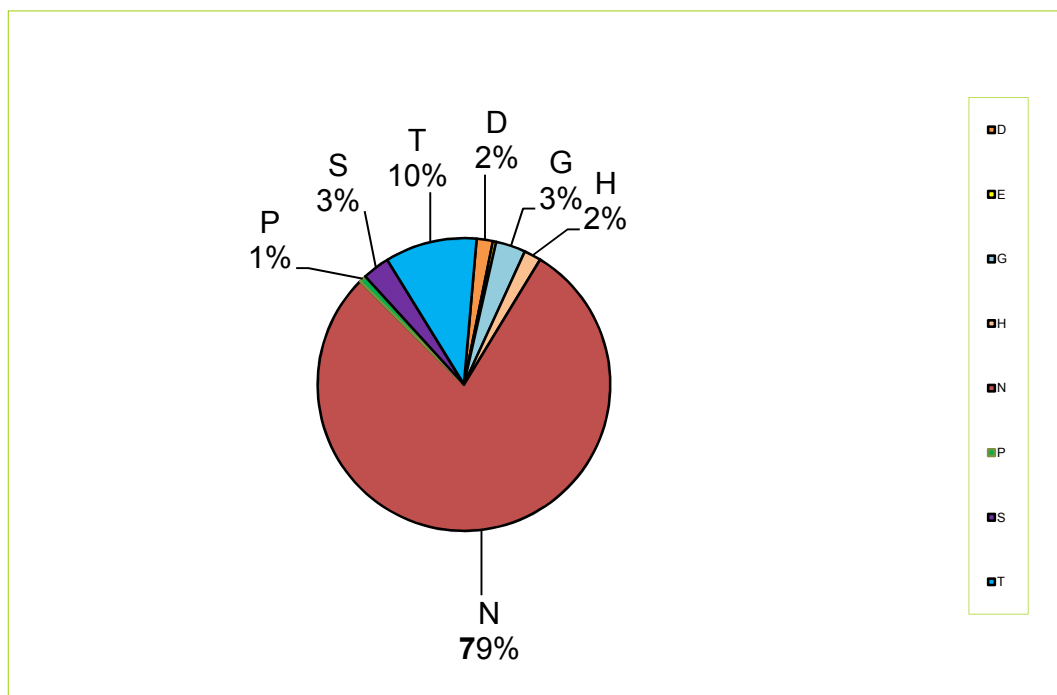

CHART-1: Use of Books by Call Number (Pie)

Call Number Outline

Call number	Subject heading
D	ประวัติศาสตร์ยุโรป
E	การศึกษา
G	ประวัติเครื่องแต่งกาย และการประดิษฐ์เครื่องประดับ
H	การบริหารธุรกิจ การสร้างแบรนด์
N	ประวัติศาสตร์ศิลป์ ศิลปะประยุกต์ ตกแต่งภายใน งานสถาปัตยกรรม
P	ภาพยนตร์
S	การออกแบบภูมิทัศน์
T	เทคโนโลยีและมาตรฐาน การสร้างอาคาร การออกแบบผลิตภัณฑ์ เครื่องแต่งกาย