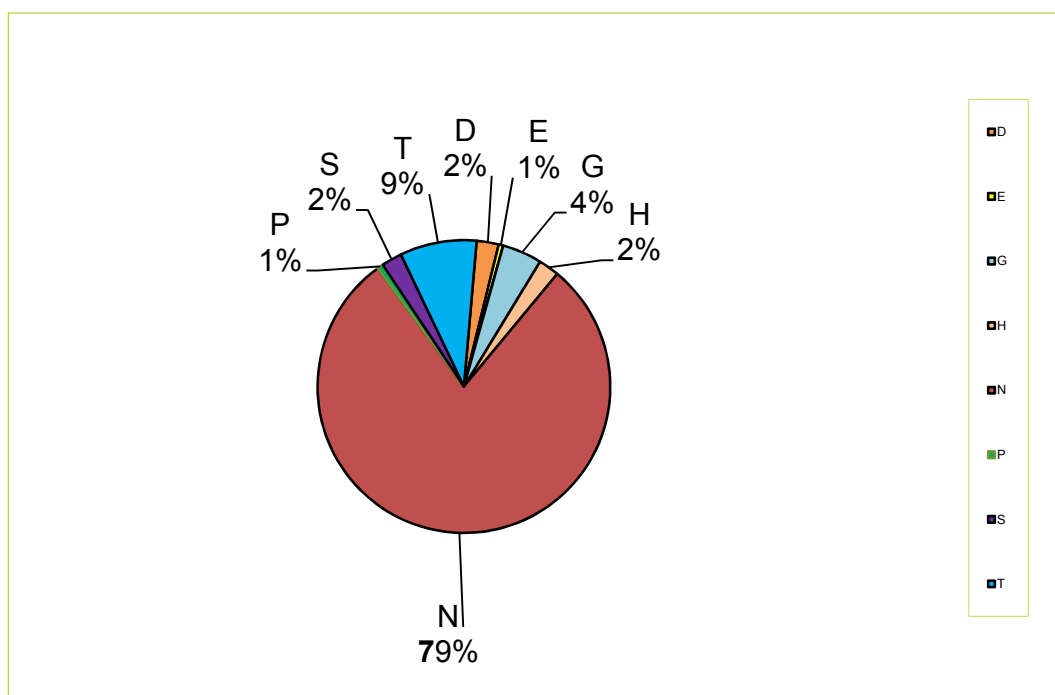

CHART-1: Use of Books by Call Number (Pie)

Call Number Outline

Call number	Subject heading
D	ประวัติศาสตร์ยุโรป
E	การศึกษา
G	ประวัติเครื่องแต่งกาย และการประดิษฐ์เครื่องประดับ
H	การบริหารธุรกิจ การสร้างแบรนด์
N	ประวัติศาสตร์ศิลป์ ศิลปะประยุกต์ ตกแต่งภายใน งานสถาปัตยกรรม
P	ภาพยนตร์
S	การออกแบบภูมิทัศน์
T	เทคโนโลยีและมาตรฐาน การสร้างอาคาร การออกแบบผลิตภัณฑ์ เครื่องแต่งกาย