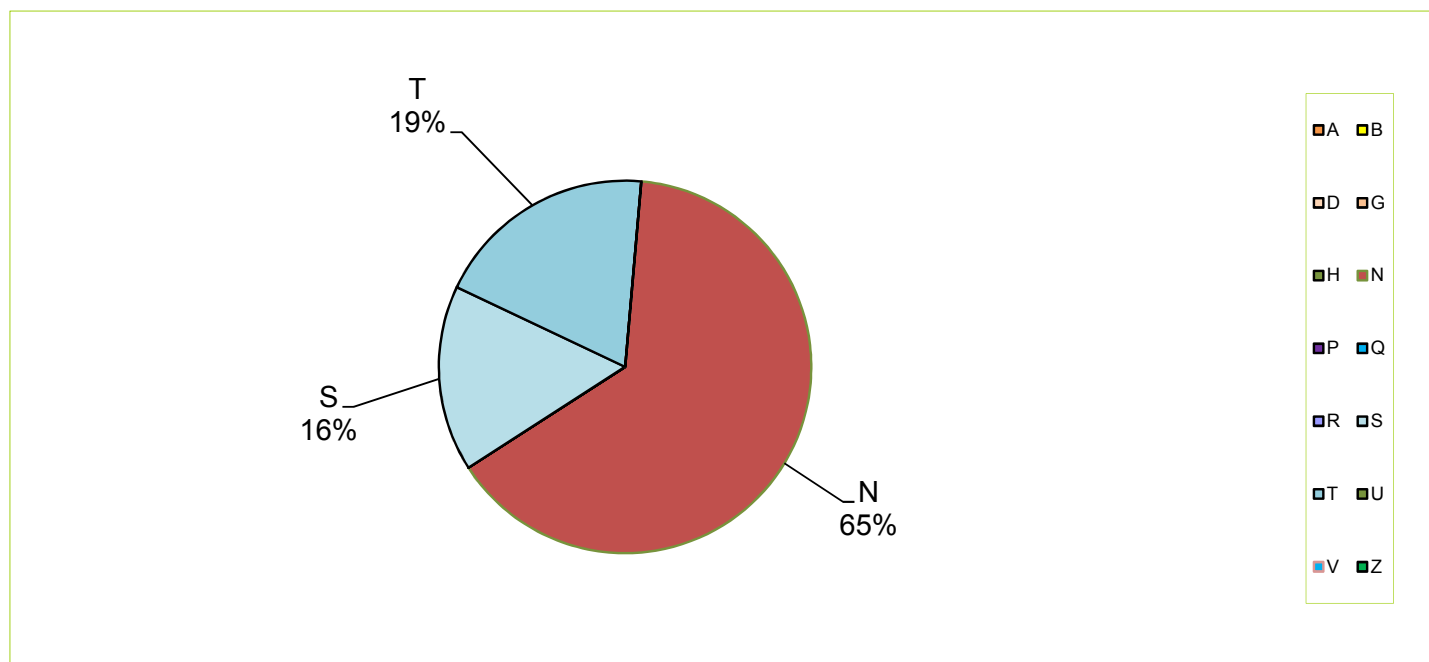

CHART-1: Use of Books by Call Number (Pie)

Call Number Outline

Call number	Subject heading
A	ความรู้ทั่วไป
B	ปรัชญา จิตวิทยา ศาสนา
D	ประวัติศาสตร์ยุโรป
E	การศึกษา
G	ประวัติเครื่องแต่งกาย และการประดิษฐ์เครื่องประดับ
H	การบริหารธุรกิจ การสร้างแบรนด์
N	ประวัติศาสตร์ศิลป์ ศิลปะประยุกต์ ตกแต่งภายใน งานสถาปัตยกรรม
P	ภาพยนตร์
Q	วิทยาศาสตร์
R	แพทยศาสตร์
S	การออกแบบภูมิทัศน์
T	เทคโนโลยีและมาตรฐาน การสร้างอาคาร การออกแบบผลิตภัณฑ์ เครื่องแต่งกาย
U	ยุทธศาสตร์
V	นาวิกศาสตร์
Z	บรรณานุกรม