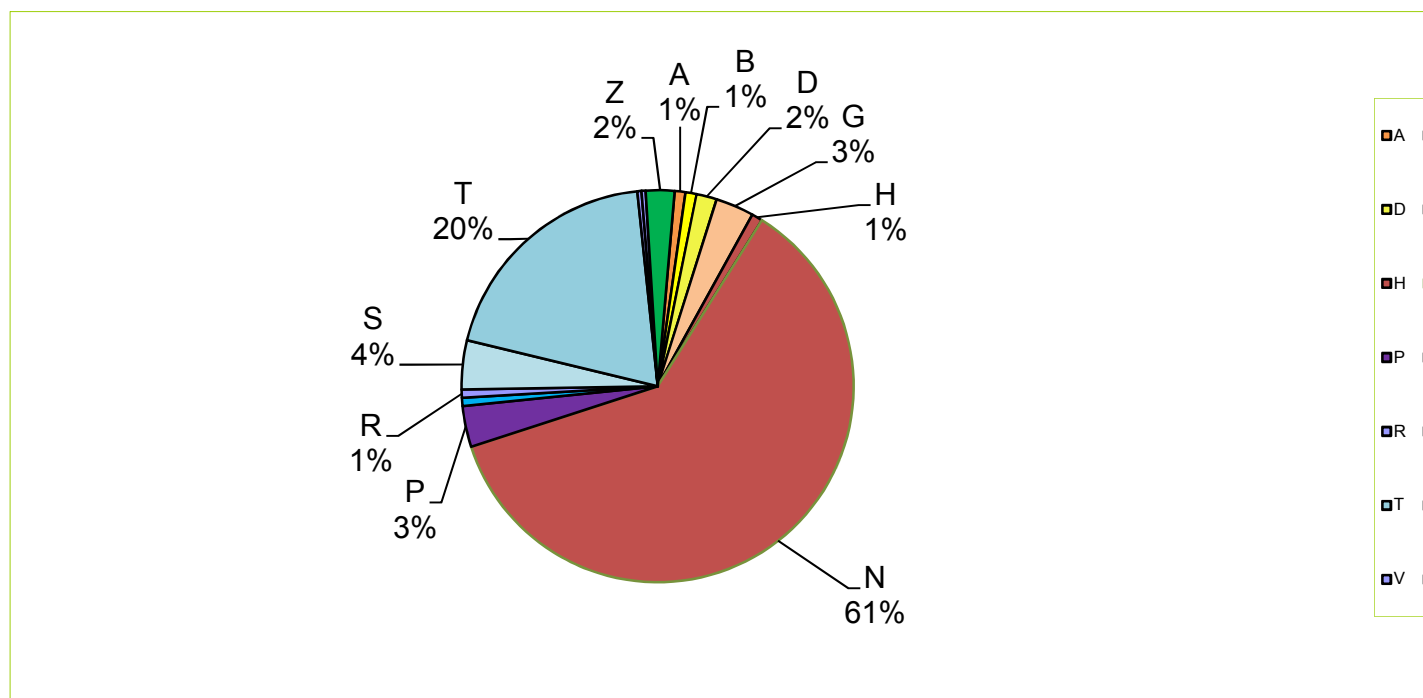

CHART-1: Use of Books by Call Number (Pie)

Call Number Outline

Call number	Subject heading
A	ความรู้ทั่วไป
B	ปรัชญา จิตวิทยา ศาสนา
D	ประวัติศาสตร์ยุโรป
E	การศึกษา
G	ประวัติเครื่องแต่งกาย และการประดิษฐ์เครื่องประดับ
H	การบริหารธุรกิจ การสร้างแบรนด์
N	ประวัติศาสตร์ศิลป์ ศิลปะประยุกต์ ตกแต่งภายใน งานสถาปัตยกรรม
P	ภาพยนตร์
Q	วิทยาศาสตร์
R	แพทยศาสตร์
S	การออกแบบภูมิทัศน์
T	เทคโนโลยีและมาตรฐาน การสร้างอาคาร การออกแบบผลิตภัณฑ์ เครื่องแต่งกาย
U	ยุทธศาสตร์
V	นาวิกศาสตร์
Z	บรรณานุกรม