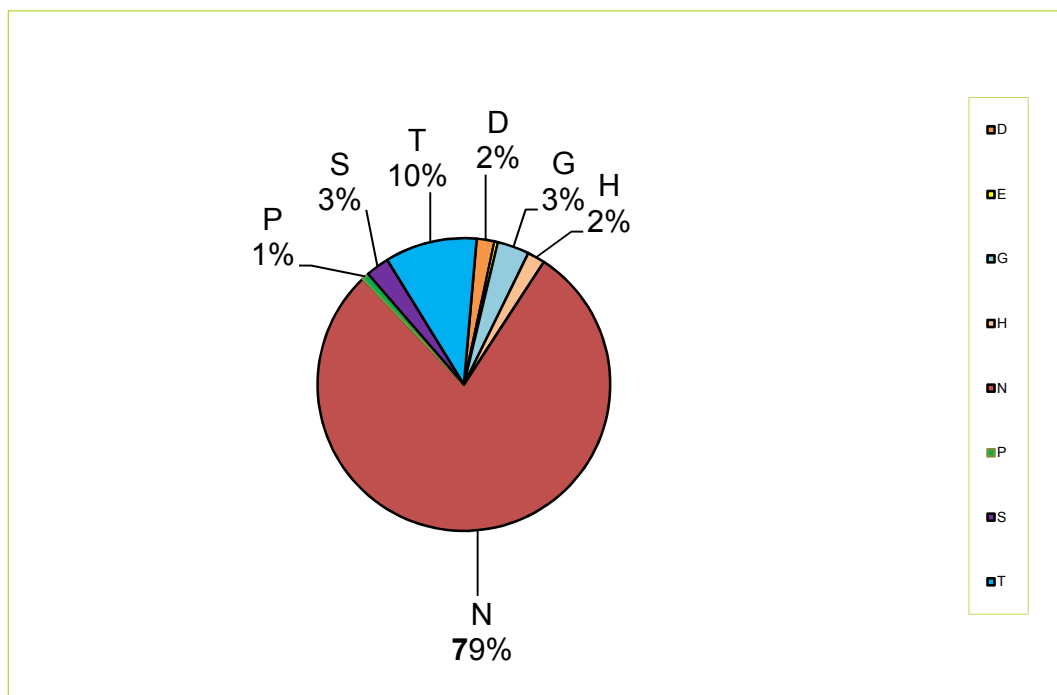

CHART-1: Use of Books by Call Number (Pie)

Call Number Outline

Call number	Subject heading
D	ประวัติศาสตร์ยุโรป
E	การศึกษา
G	ประวัติเครื่องแต่งกาย และการประดิษฐ์เครื่องประดับ
H	การบริหารธุรกิจ การสร้างแบรนด์
N	ประวัติศาสตร์ศิลป์ ศิลปะประยุกต์ ตกแต่งภายใน งานสถาปัตยกรรม
P	ภาพยนตร์
S	การออกแบบภูมิทัศน์
T	เทคโนโลยีและมาตรฐาน การสร้างอาคาร การออกแบบผลิตภัณฑ์ เครื่องแต่งกาย