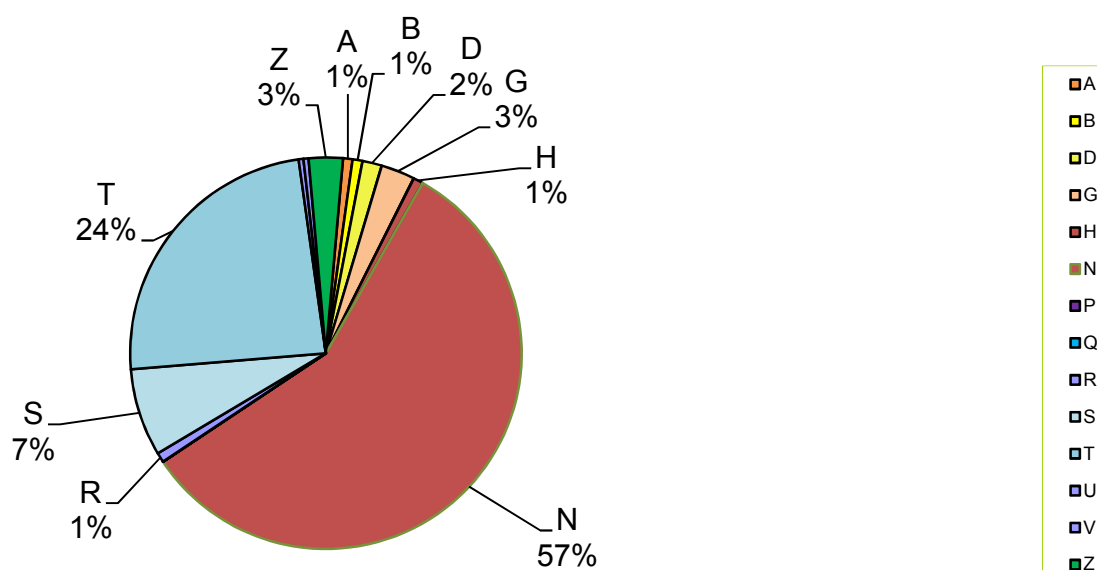

CHART-1: Use of Books by Call Number (Pie)

Call Number Outline

Call number	Subject heading
D	ประวัติศาสตร์ยุโรป
E	การศึกษา
G	ประวัติเครื่องแต่งกาย และการประดิษฐ์เครื่องประดับ
H	การบริหารธุรกิจ การสร้างแบรนด์
N	ประวัติศาสตร์ศิลป์ ศิลปะประยุกต์ ตกแต่งภายใน งานสถาปัตยกรรม
P	ภาพยนตร์
S	การออกแบบภูมิทัศน์
T	เทคโนโลยีและมาตรฐาน การสร้างอาคาร การออกแบบผลิตภัณฑ์ เครื่องแต่งกาย