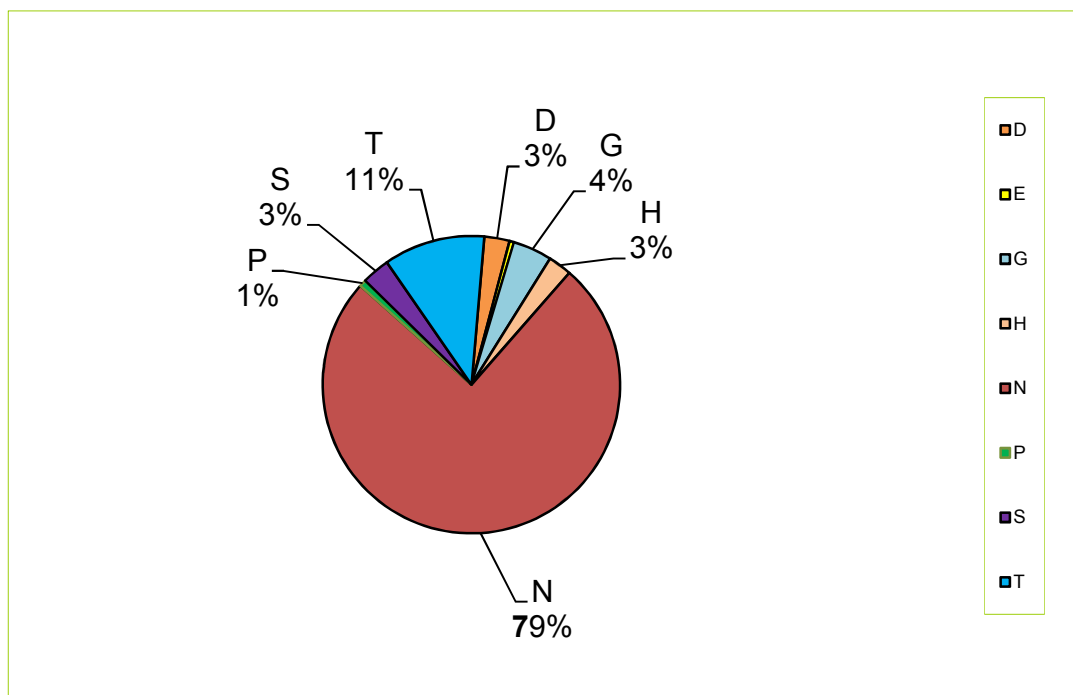

CHART-1: Use of Books by Call Number (Pie)

Call Number Outline

Call number	Subject heading
D	ประวัติศาสตร์ยุโรป
E	การศึกษา
G	ประวัติเครื่องแต่งกาย และการประดิษฐ์เครื่องประดับ
H	การบริหารธุรกิจ การสร้างแบรนด์
N	ประวัติศาสตร์ศิลป์ ศิลปะประยุกต์ ตกแต่งภายใน งานสถาปัตยกรรม
P	ภาพยนตร์
S	การออกแบบภูมิทัศน์
T	เทคโนโลยีและมาตรฐาน การสร้างอาคาร การออกแบบผลิตภัณฑ์ เครื่องแต่งกาย