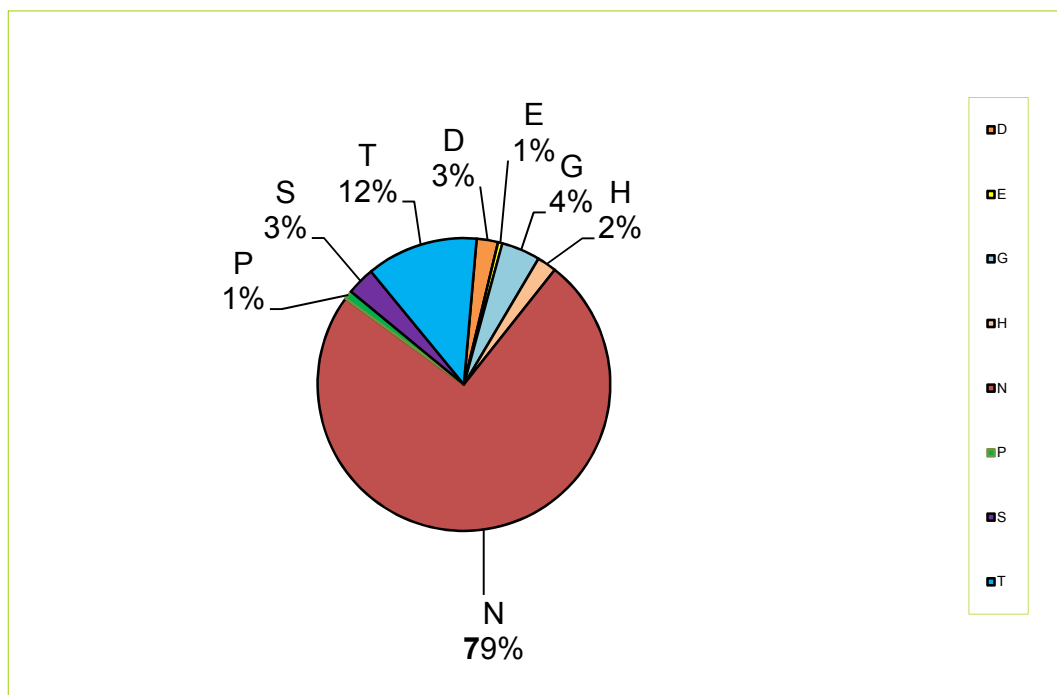

CHART-1: Use of Books by Call Number (Pie)

Call Number Outline

Call number	Subject heading
D	ประวัติศาสตร์ยุโรป
E	การศึกษา
G	ประวัติเครื่องแต่งกาย และการประดิษฐ์เครื่องประดับ
H	การบริหารธุรกิจ การสร้างแบรนด์
N	ประวัติศาสตร์ศิลป์ ศิลปะประยุกต์ ตกแต่งภายใน งานสถาปัตยกรรม
P	ภาพยนตร์
S	การออกแบบภูมิทัศน์
T	เทคโนโลยีและมาตรฐาน การสร้างอาคาร การออกแบบผลิตภัณฑ์ เครื่องแต่งกาย